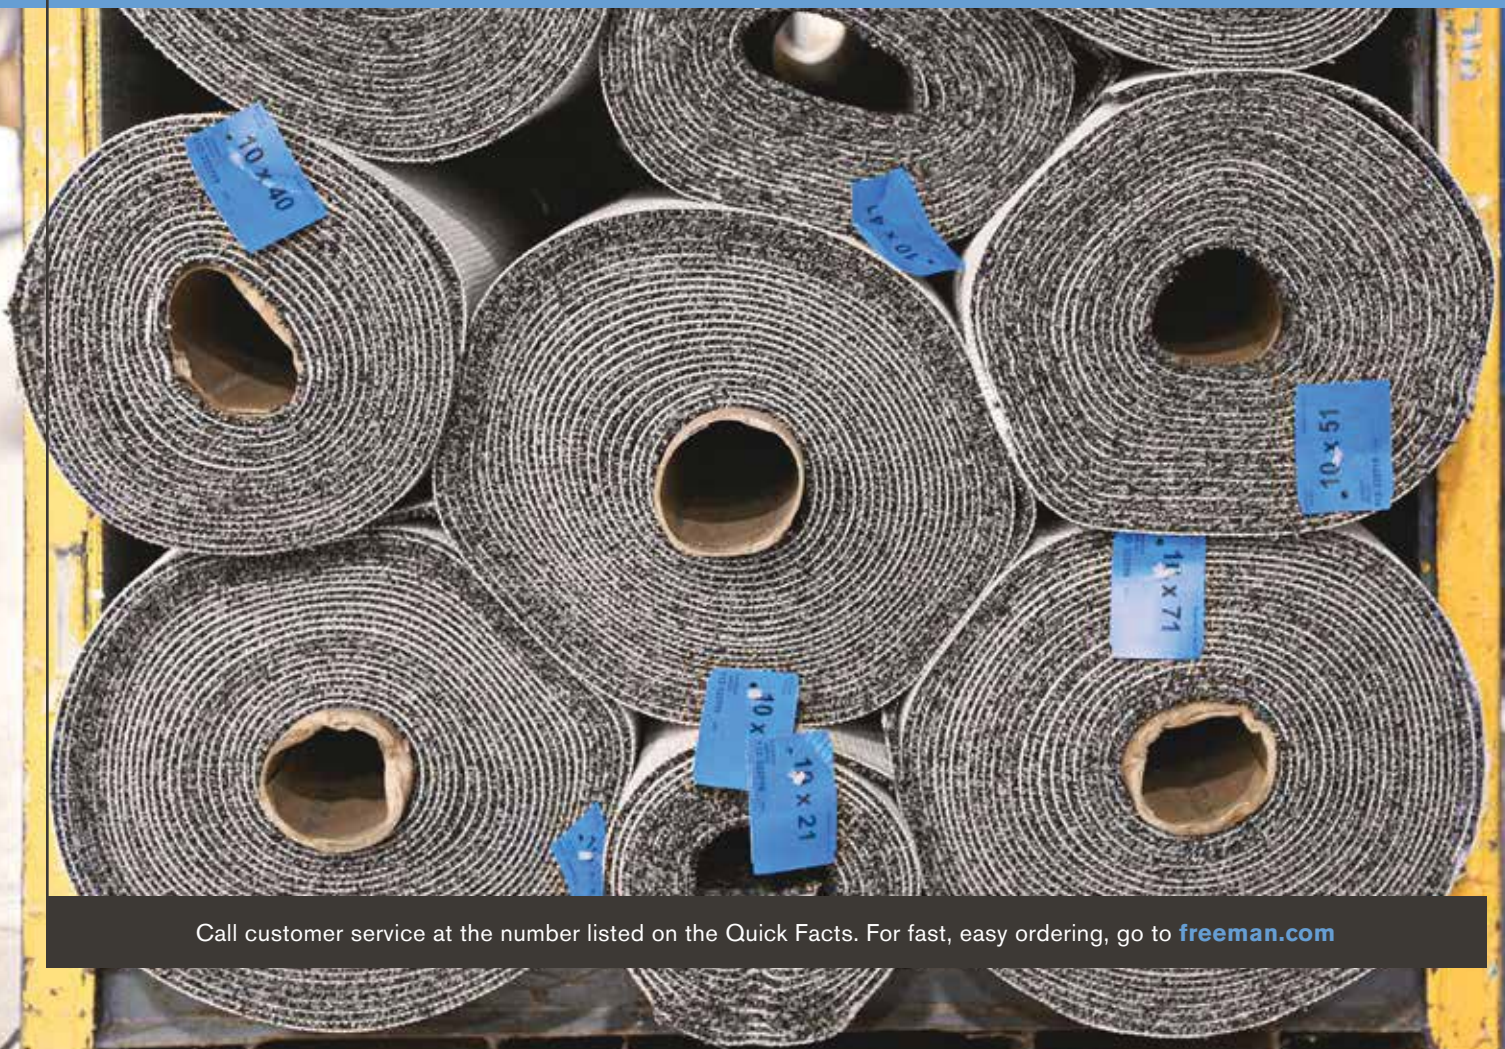

FROM THE GROUND UP

Engage your audience from the moment they set foot in your exhibit with Freeman's custom carpets. Our colorfast carpeting boasts a consistent shade every time and the padding exceeds industry standards, ensuring that you'll be floored by the quality. Freeman's custom options include borders, patterns and logo applications in both our classic and prestige carpeting lines.

- Colorfast carpet technology guarantees a uniform and professional look throughout the life of your exhibit
- Diverse customization options guarantee the fulfillment of your brand standards
- All carpet and padding is manufactured with recycled material
- Rental prices are all-inclusive so there are never hidden charges for material handling or pickup
- Renting carpet from Freeman minimizes your shipping footprint

Call customer service at the number listed on the Quick Facts. For fast, easy ordering, go to freeman.com

PRESTIGE CARPET

Freeman's prestige carpet combines plush comfort with durable soil and stain resistance, perfect for high-traffic areas. Five popular colors are available in a luxurious 40-ounce weight and all nine designer colors are available in a 28-ounce weight.

Freeman's prestige carpet packages include new 10-foot-wide carpet, delivery, Visqueen covering, installation, carpet tape, carpet removal and all carpet material handling fees. Prestige carpet is one time use. The carpet for your booth will be brand new and recycled at the end of the show. Price includes environmentally friendly disposal of carpet after usage. Foam carpet padding is available for a minimal fee. If you have a large order, please contact us to see if volume discounts may apply.